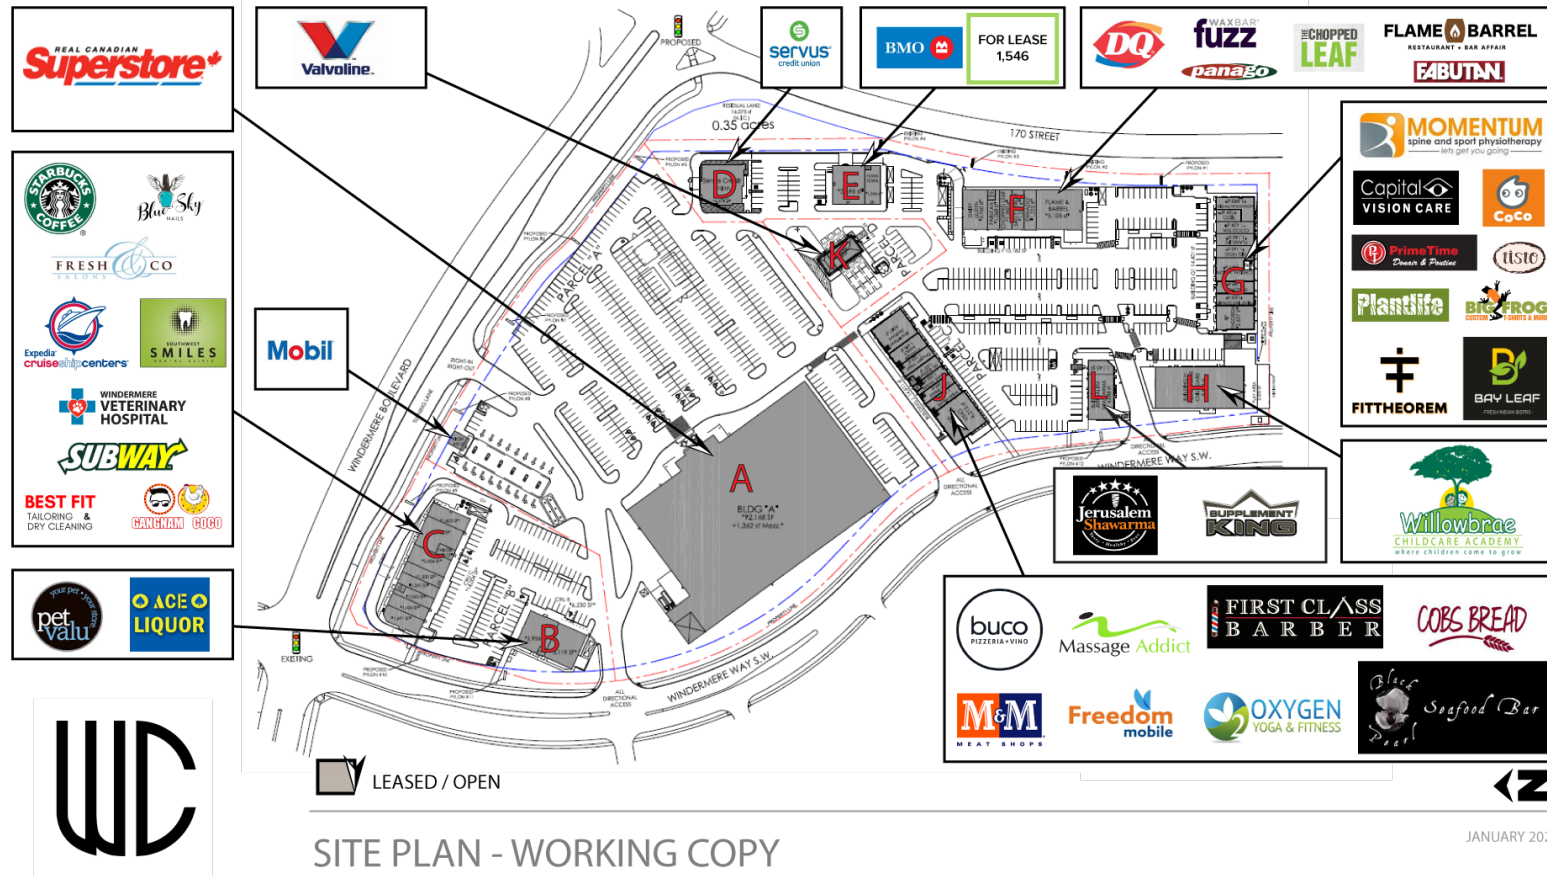

# SITE PLAN

WINDERMERE CROSSING

**COLIN PETER**  
 DIRECTOR OF LEASING  
 HARVARD DEVELOPMENTS

T | 403.268.6640 E | cpeter@harvard.ca